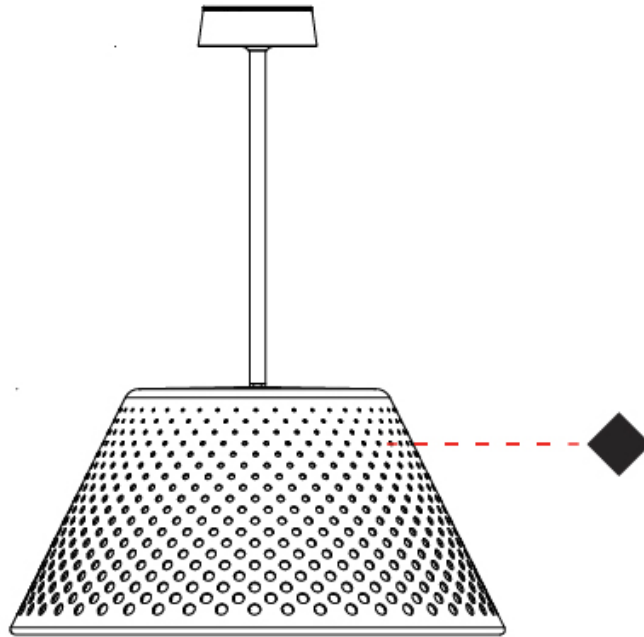

MESH LARGE SUSPENSION

E9S004-

PROJECT _____

TYPE _____

SPECIFIER _____

QUANTITY _____

DATE _____

E