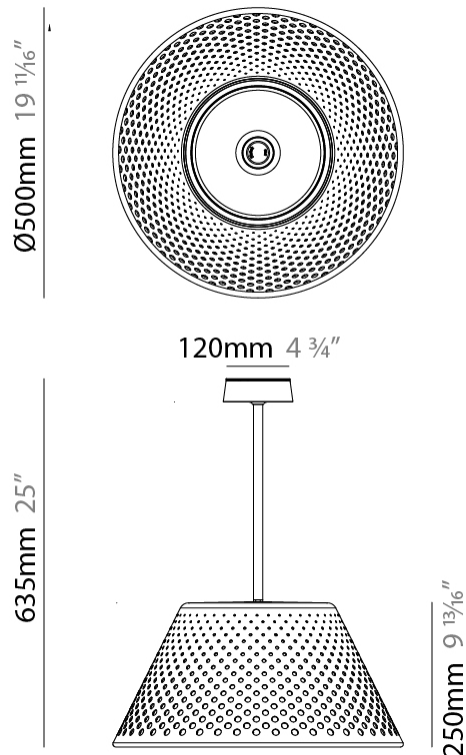

MESH LARGE SUSPENSION

E9S004-

base number   Color   Finish
Temperature Options

1. To build a product code in our configurator select the specify button on the base model # product page
2. To build a manual product code on this datasheet choose from the options listed below in blue font and add the suffix to the base model #

GENERAL

Series: Mesh
Subseries: Mesh Large
Brand: Platek
Division: Exterior
Mounting Type: Suspension
Mounting Location: Ceiling
Subcategory: Pendant

PHYSICAL

Shape: Abstract
Diameter (mm): 500
Diameter (in): 19 7/8
Height (mm): 250
Height (in): 9 7/8
Max. Overall Height (mm): 635
Max. Overall Height (in): 25
Light Distribution: Downlight
Weight (kg): 6.4
Weight (lbs): 14.1
Diffuser: Polycarbonate
Fixture Finish: WHI / BRZ
Fixture Material: Metal
Upon Request: Finishes - Corten, Anthracite

ELECTRICAL

Lamp Type: LED
Input Wattage (W): 27
Input Voltage (V): 120 - 277

LED

Color Temperature (°K): 2700 / 3000 / 4000
Max. Delivered Lumen (lm): 1620 / 1690
Nominal Lumen (lm): 2625 / 2730
CRI: >90 CRI
Lamp Life (hrs): 60000

OPTICAL

Optic°: 75

RATINGS AND CERTIFICATIONS

Certified By: Certified for North American Standards
IP rating: IP65
IK Rating: IK07
Bug Rating: B1 U0 G1