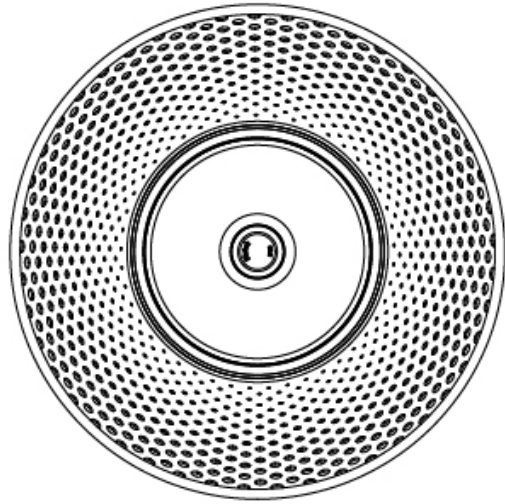

MESH LARGE SUSPENSION

E9S004-

PROJECT _____

TYPE _____

SPECIFIER _____

QUANTITY _____

DATE _____

E